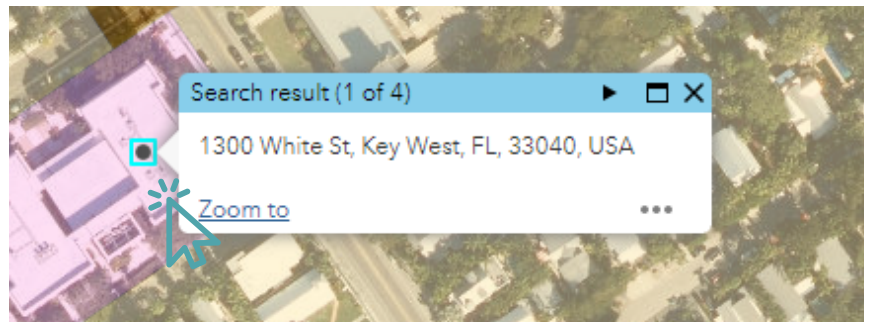

How to use the online zoning map

Scan here, or go to cityofkeywest-fl.gov/775/Key-West-Land-Use-Map

FIND YOUR ZONING DISTRICT, SETBACKS AND MORE

Step 1:
Enter Address

Step 2:
Click on the black circle next to the pop-up. A navigation arrow will appear.