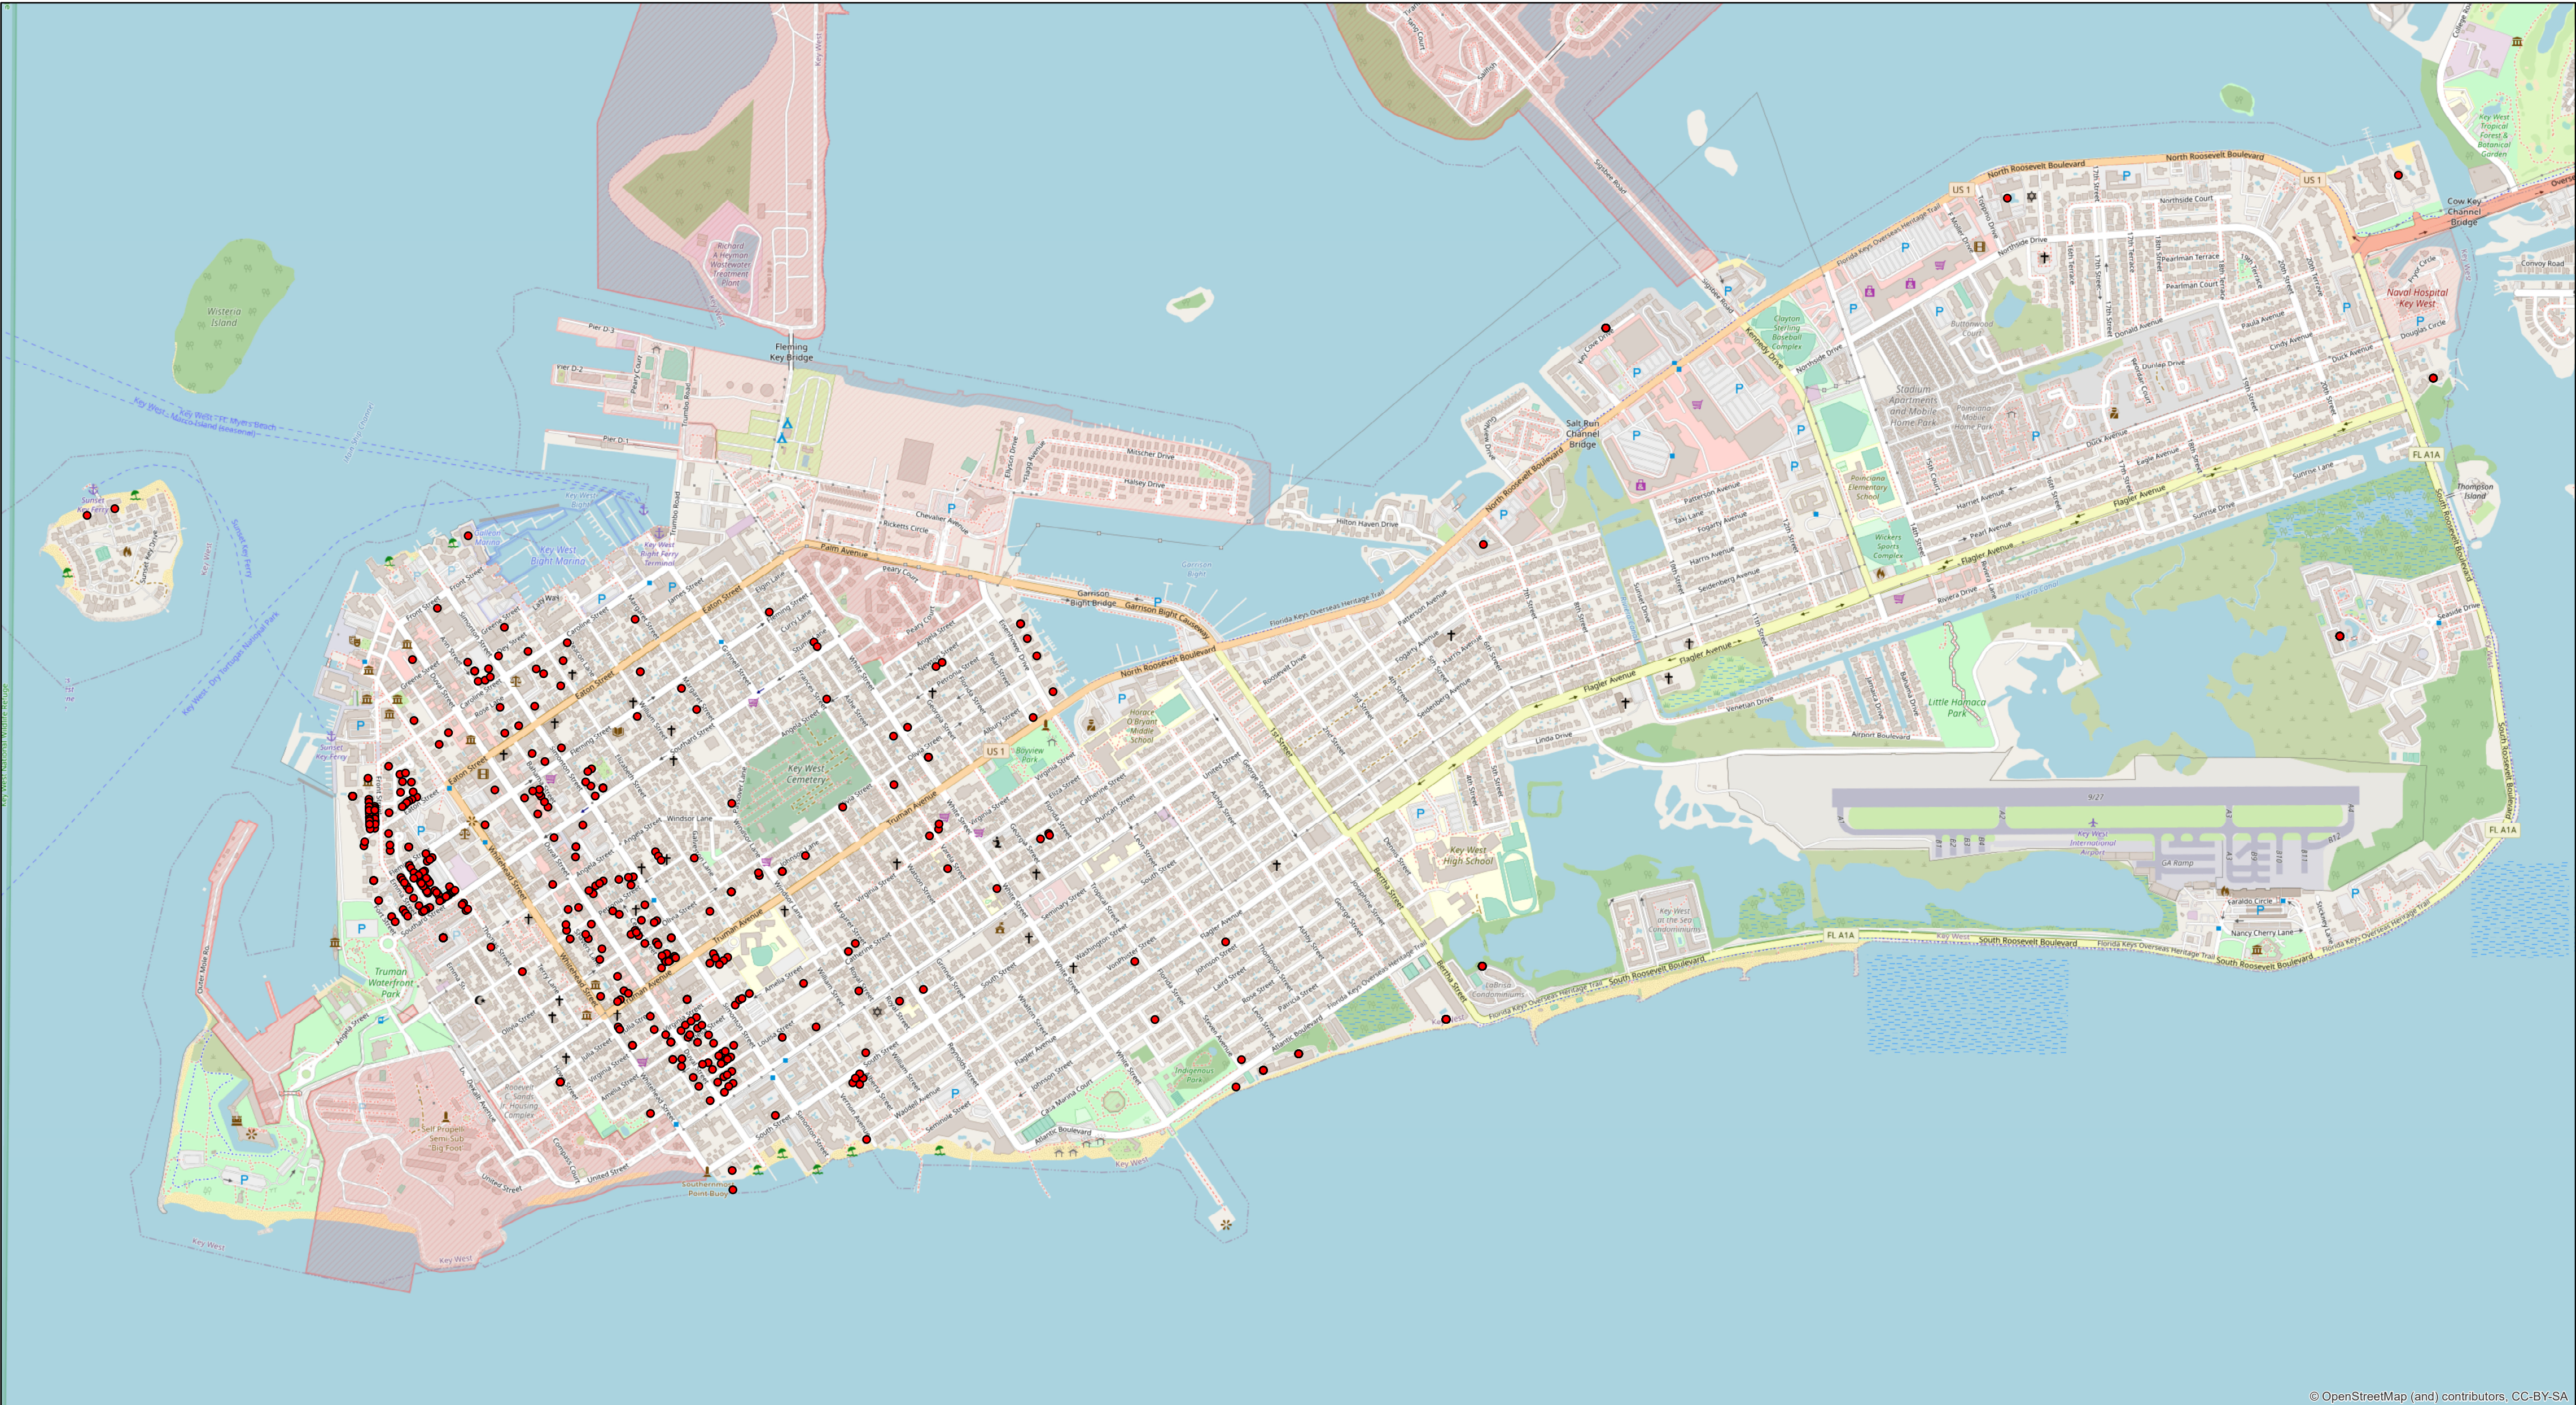

TRANSIENT RENTAL LICENSE LOCATIONS

© OpenStreetMap (and) contributors. CC-BY-SA

Legend

- Transient Licenses

GISKW 2022

This data depicts the locations of Transient Rental Licenses as of May 5, 2022.

In areas of many licenses located in one condo building or one parcel, the point may appear to be stacked meaning 50-100 licenses at one single point. In this case please refer to the License Address List.