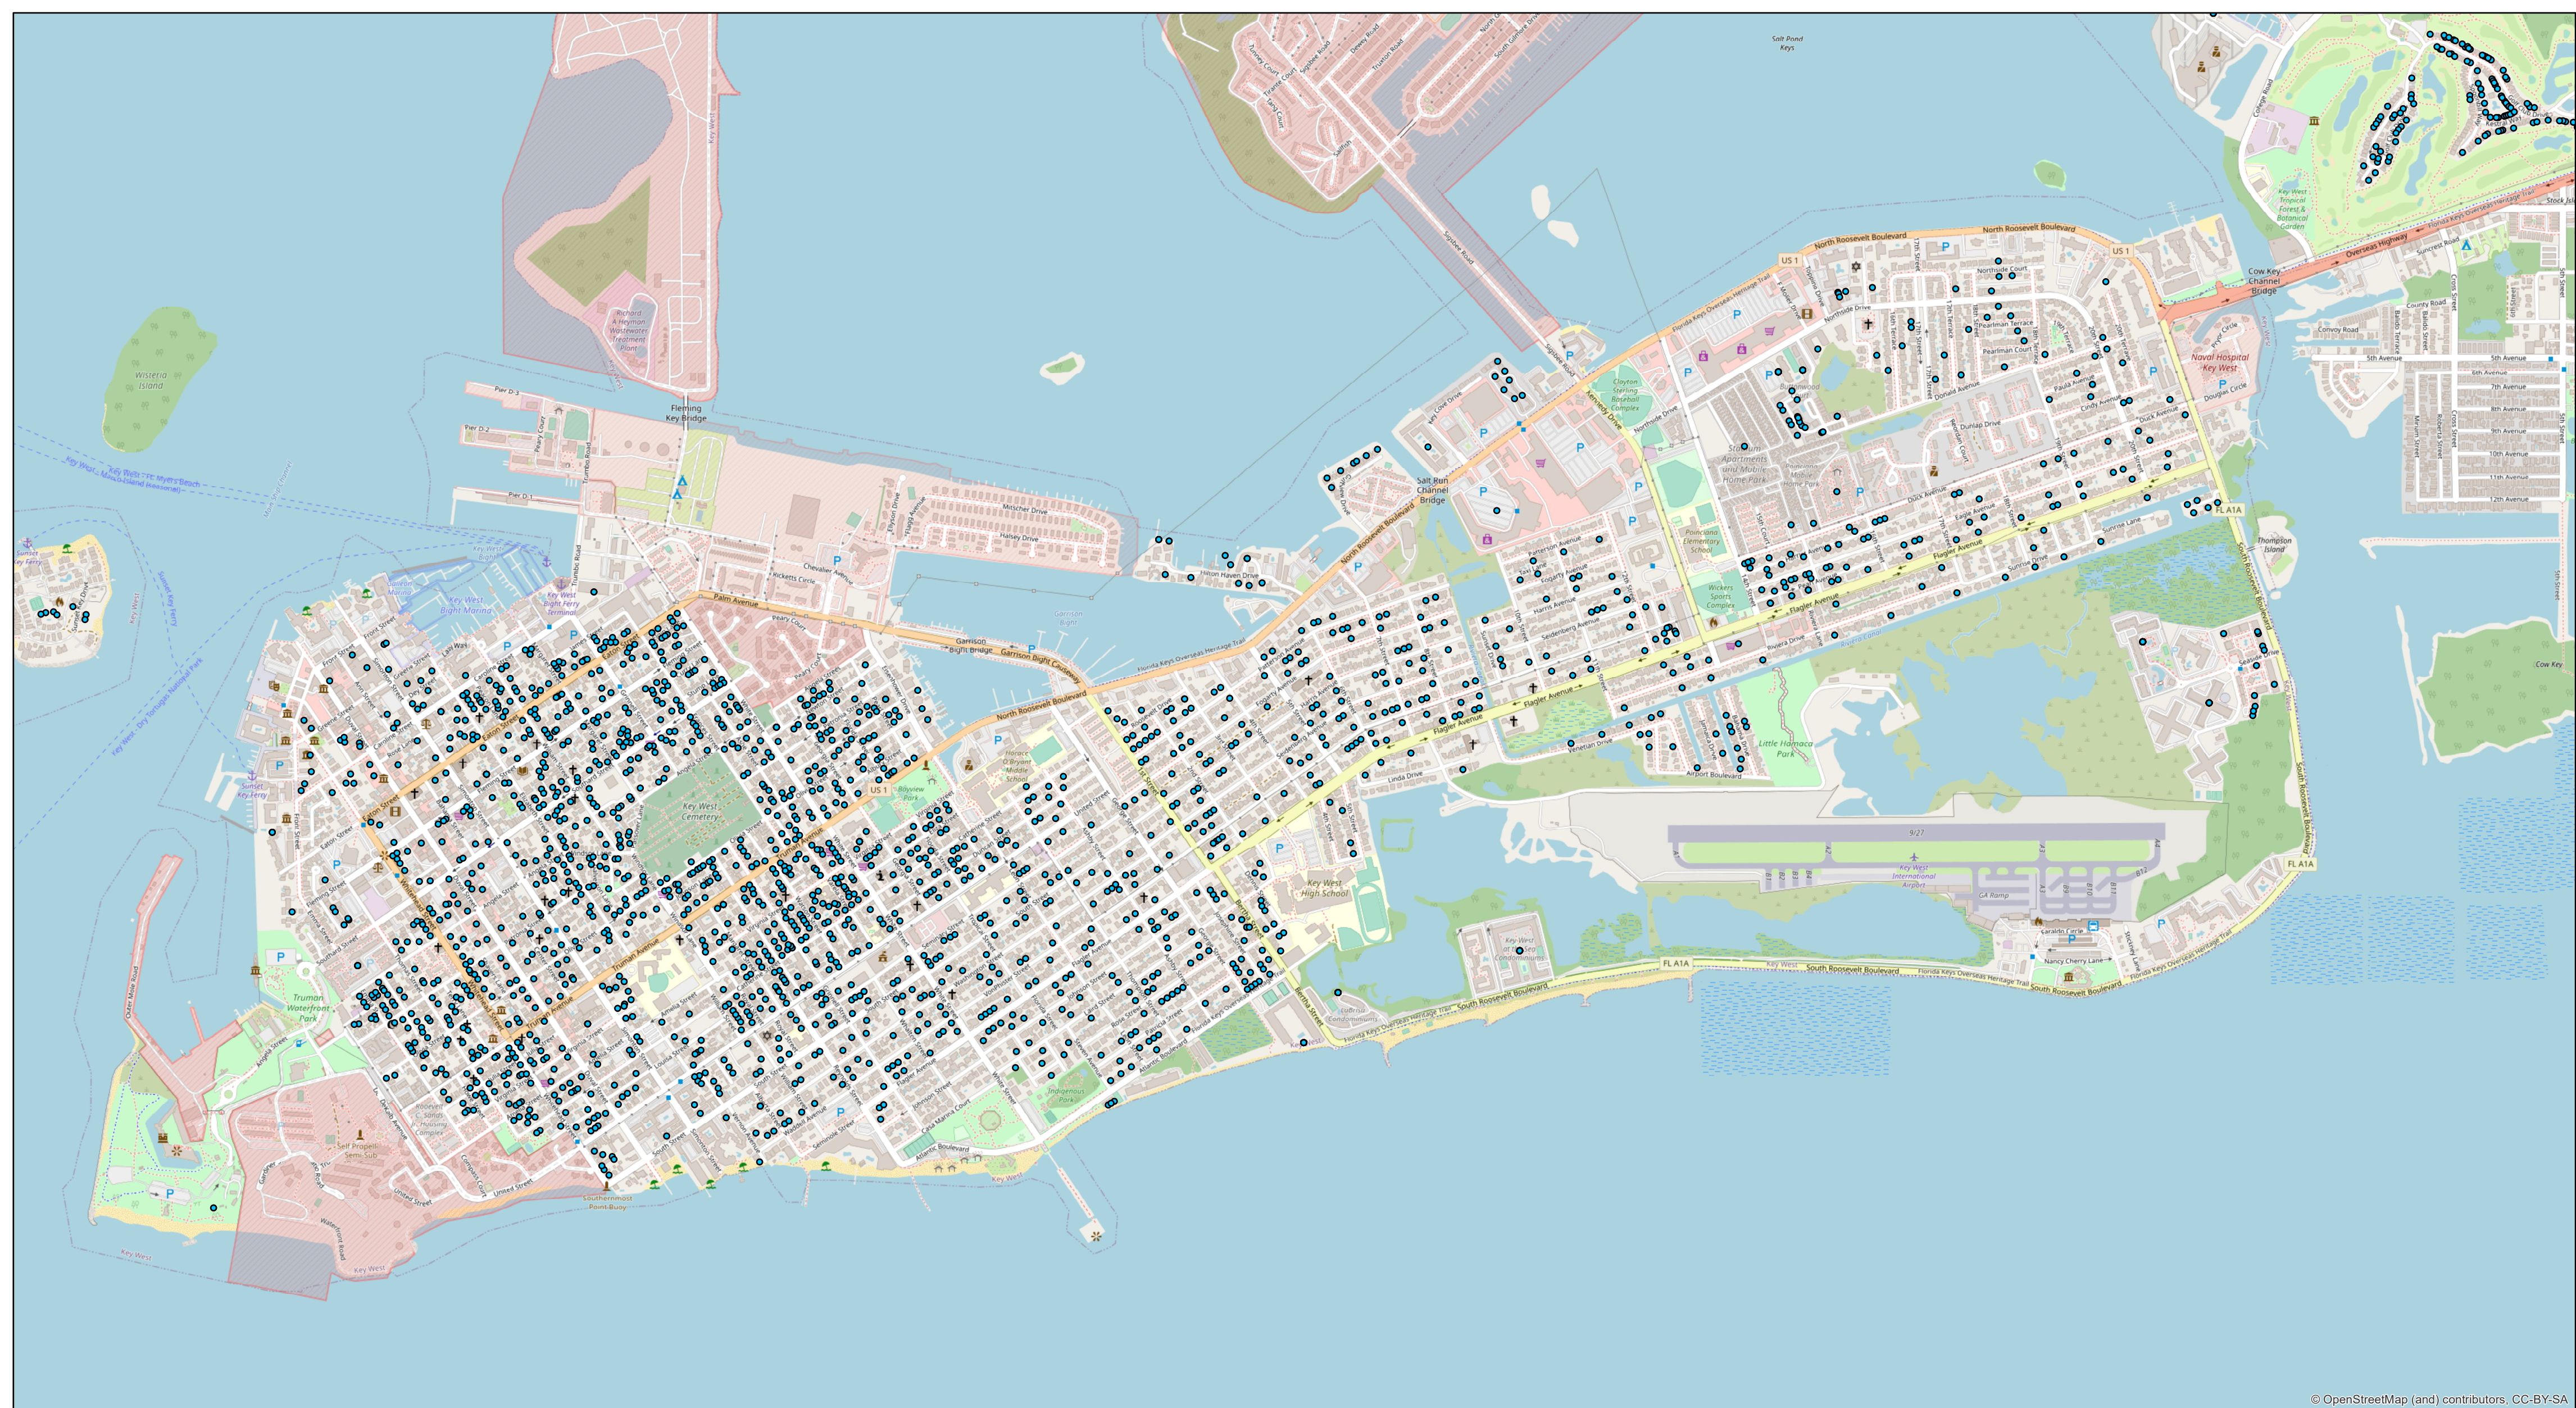

# NON TRANSIENT RENTAL LICENSE LOCATIONS

© OpenStreetMap (and) contributors. CC-BY-SA

## Legend

- Non Transient Rentals 2022

GISKW 2022

This data depicts the locations of Non Transient Rental Licenses as of May 5, 2022.

In areas of many licenses located in one condo building or one parcel, the point may appear to be stacked meaning many licenses at one single point. In this case please refer to the License Address List.